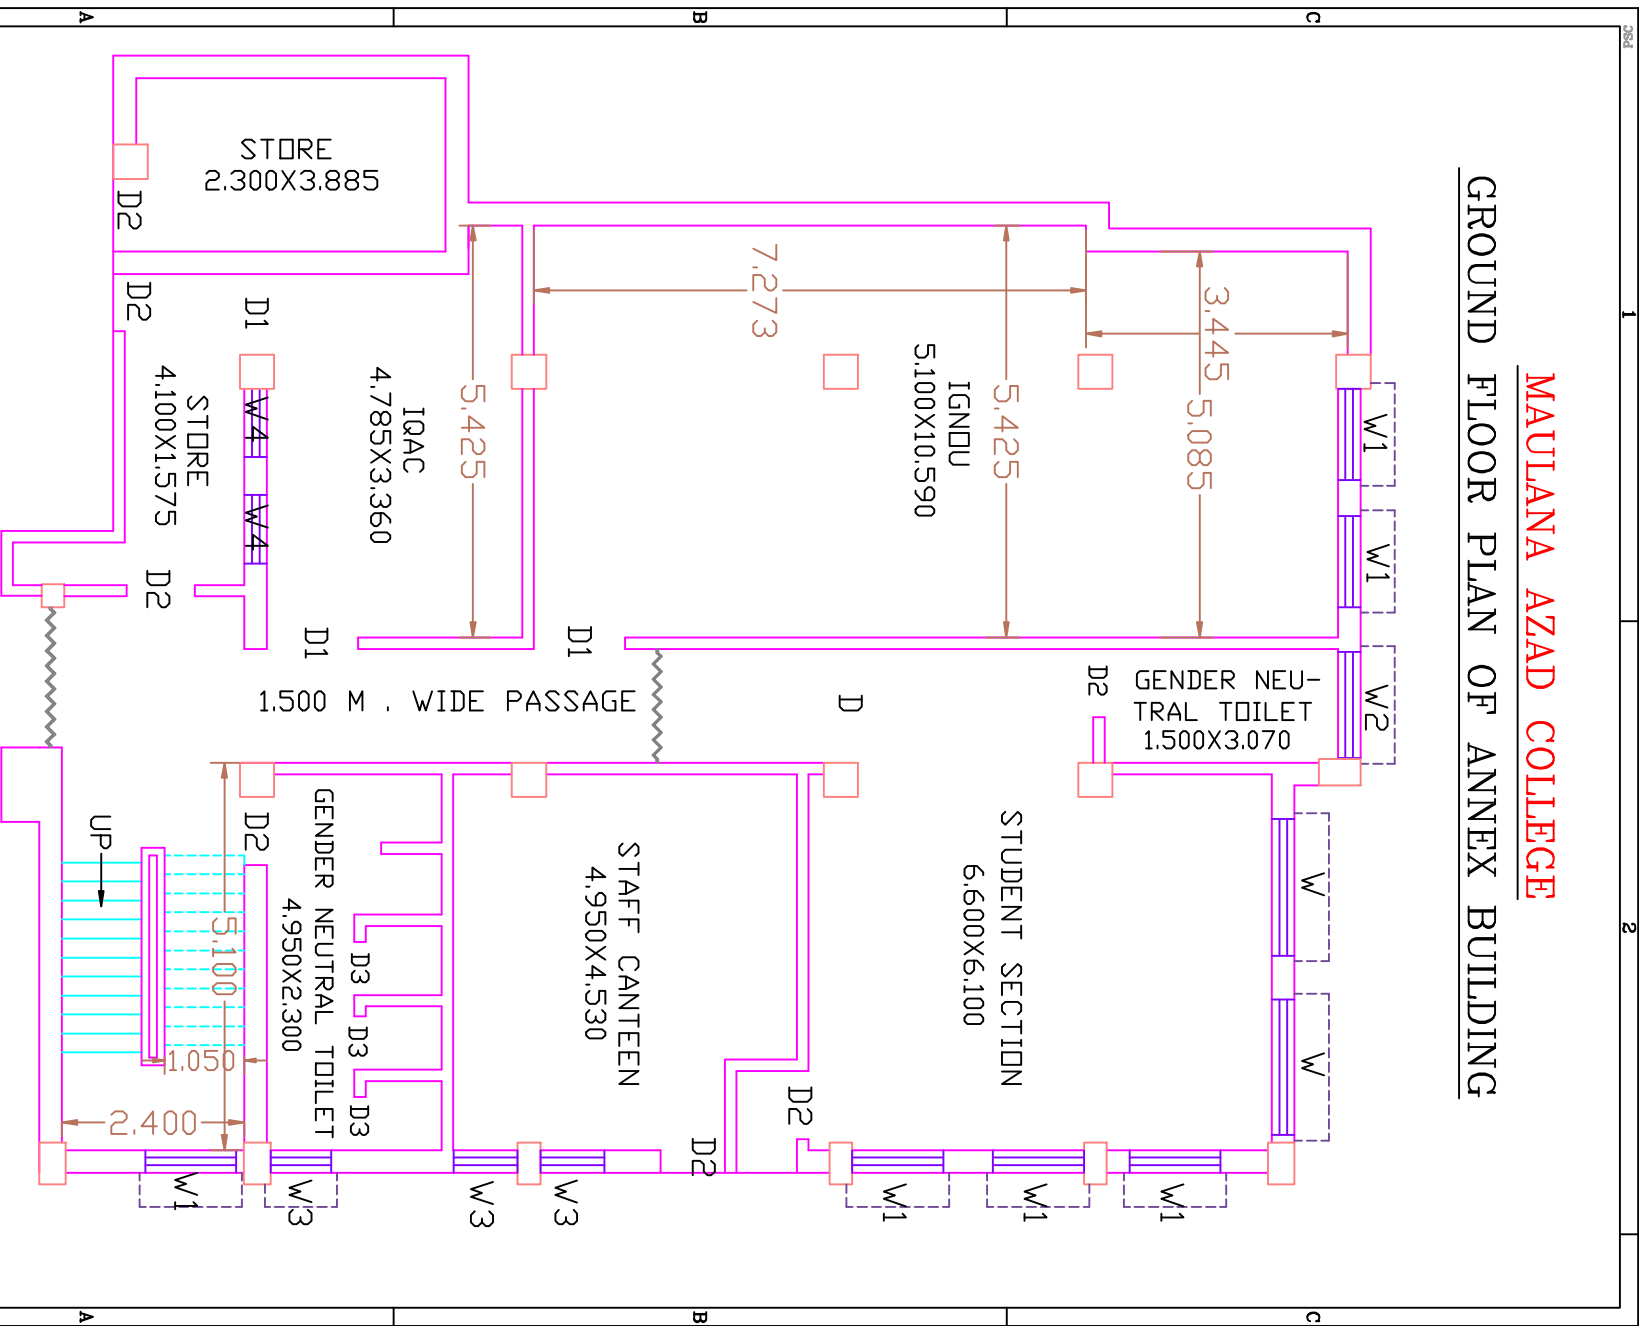

**MAULANA AZAD COLLEGE**

**GROUND FLOOR PLAN OF ANNEX BUILDING**

**GROUND FLOOR PLAN**

AREA - 223,750 SQM./FLDDR HEIGHT - 3,100 M.